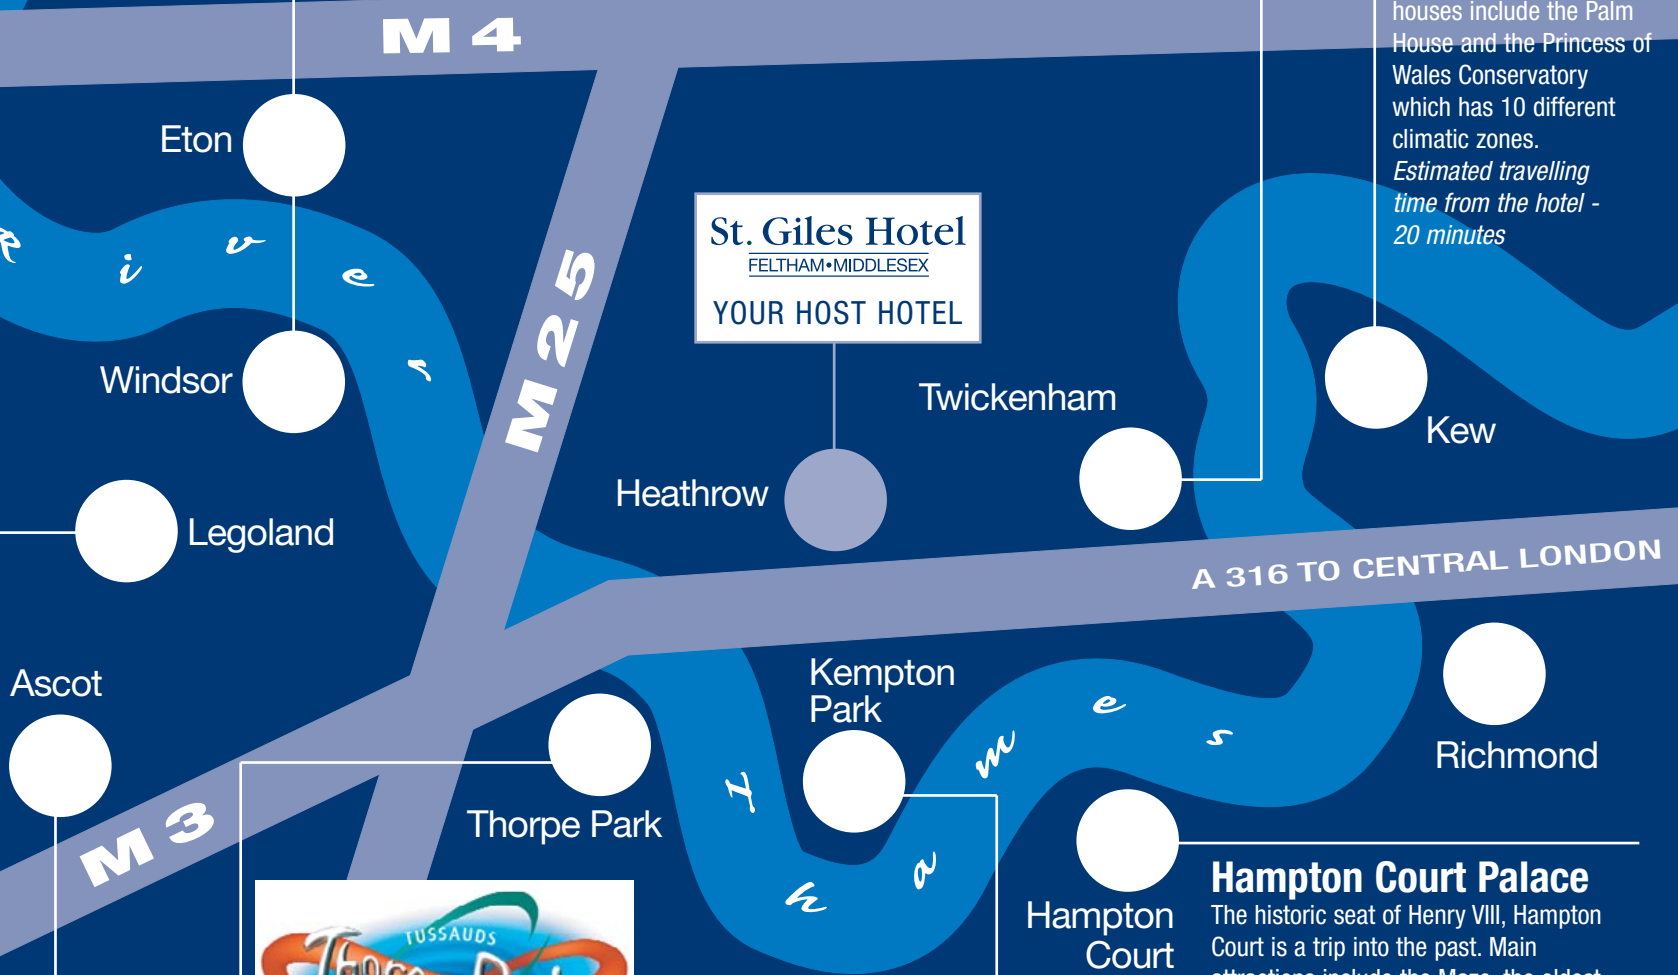

For great days out

Twickenham International Rugby Ground

Recognised as the home of rugby, Twickenham plays host to many of the leading domestic and international games throughout the year. The museum of English rugby is also located at the ground where you can follow 75 years of rugby history.
Estimated travelling time from the hotel - 10 minutes

Historic Windsor & Eton

Famous for the bustling streets crossing the Thames to Eton College and the landmark of Windsor Castle, tourists from all over the world spend at least one day visiting this town. Boat rides from Eton Bridge, historic city tours and the lively shopping areas make this a must for visitors to the area.
Estimated travelling time from the hotel - 20 minutes

St. Giles Hotel
FELTHAM • MIDDLESEX
YOUR HOST HOTEL

Thorpe Park

Set around a lake, this theme park is a lively day out for all the family with thrilling water rides, rollercoasters, boat trips and live stunt displays.
Estimated travelling time from the hotel - 15 minutes

Hampton Court Palace

The historic seat of Henry VIII, Hampton Court is a trip into the past. Main attractions include the Maze, the oldest vine in the country, stunning gardens and guided tours of the many public rooms.
Estimated travelling time from the hotel - 15 minutes